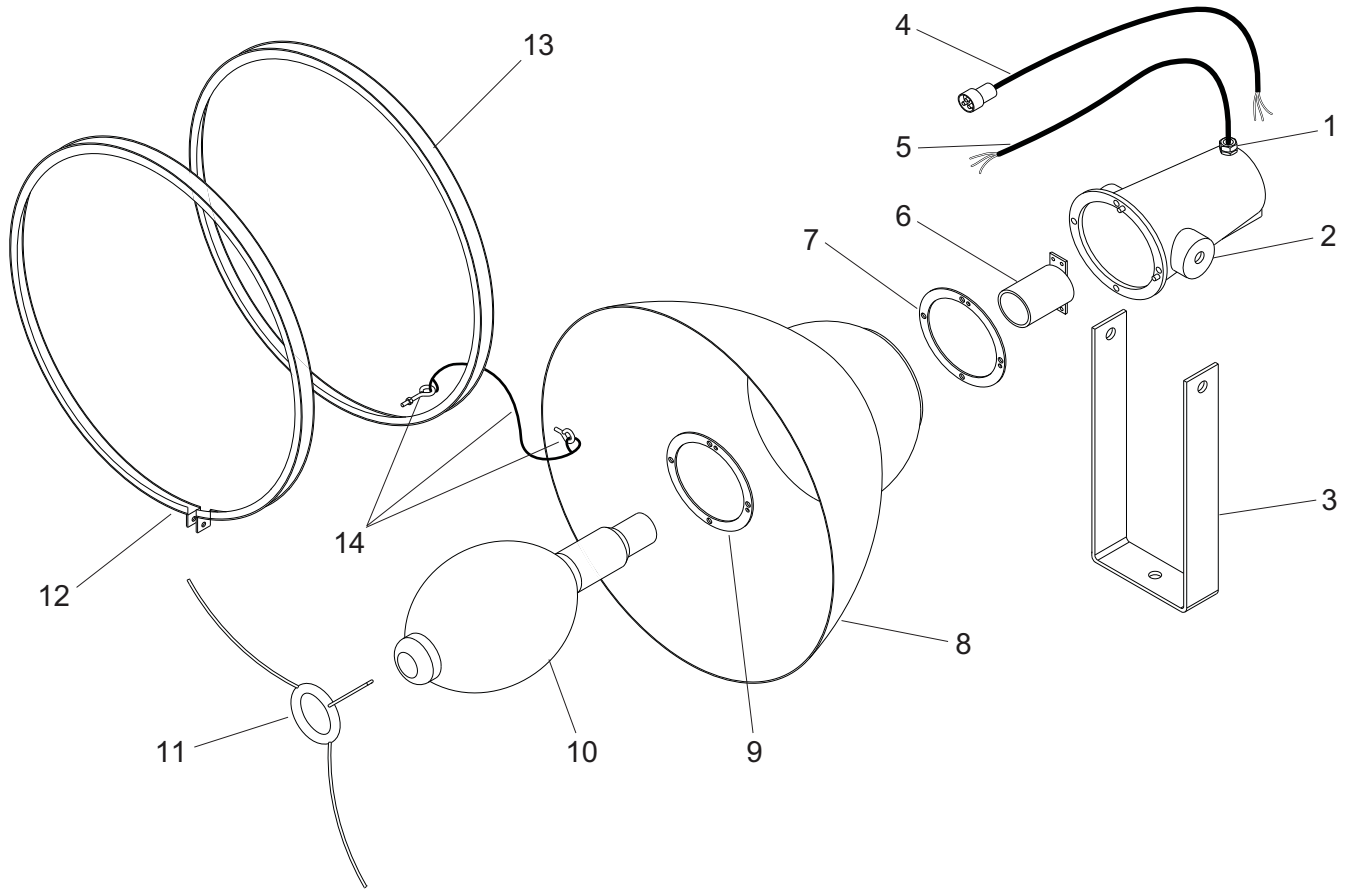

# METAL HALIDE LIGHT ASSEMBLY

**WARNING!**  
**DO NOT MIX HIGH PRESSURE**  
**SODIM AND METAL HALIDE**  
**BULBS OR PARTS!**

ITEM NO.	PART NO.	QTY	DESCRIPTION
1	15864	1	Connector, cord
2	15971	1	Housing, aluminum
3	14632	1	Yoke, light
4	14166	1	Cord, quick disconnect (optional)
5	14634	1	Cord, hard wired light
6	14730	1	Socket, light
7	16499	1	Gasket, hood
8	16758	1	Reflector, aluminum
9	16272	1	Ring, reinforcement
10	14217	1	Bulb, metal halide
11	16761	1	Support, bulb
12	16718	1	Ring, clamp
13	16750	1	Lens, light
14	16757	1	Assembly, cable
15	16746	-	Fixture, complete (including plug)
16	16747	-	Fixture, complete